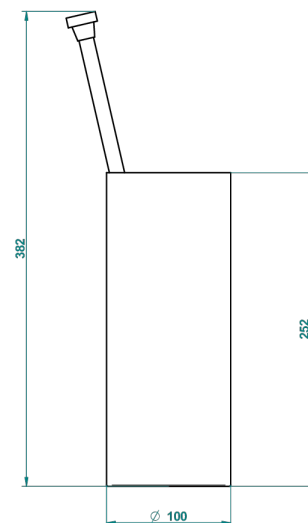

PROFIL BLACK ONYX WITH LEVER HANDLES

A6P-4700

Free standing toilet brush holder

THG[®]
PARIS

22386

06/10/2015

CHARACTERISTIC

- Profil Black Onyx with lever handles
- Free standing toilet brush holder