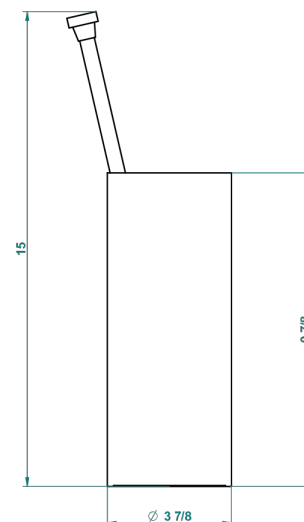

PROFIL BLACK ONYX WITH LEVER HANDLES

A6P-4700

Free standing toilet brush holder

THG[®]
PARIS

22386

06/10/2015

CHARACTERISTIC

- Profil Black Onyx with lever handles
- Free standing toilet brush holder