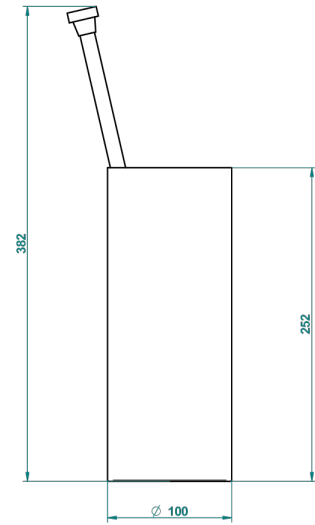

PROFIL BLACK ONYX

A6N-4700

Free standing toilet brush holder

THG®
PARIS

22386

06/10/2015

CHARACTERISTIC

- Profil Black Onyx
- Free standing toilet brush holder

AVAILABLE FINITIONS

Black ceram - D30
Blush PVD - H62
Brass color PVD - H49
Brown bronze color PVD - F33
Chrome polished - A02
Chrome polished / gold polished - G02

Copper antique matt, coated - H07
Gold color PVD - H52
Gold mat - F07
Gold polished - F01
Graphite PVD - H64
Light coated bronze - D01

Matt Umber PVD - H67
Matt blush PVD - H60
Matt brass color PVD - H50
Matt brown bronze color PVD - F34
Matt chrome (American satin) - C02
Matt gold color PVD - H53

Matt graphite PVD - H65
Matt nickel (American satin) - C01
Matt nickel color PVD - H56
Nickel antique / Sovereign - H28
Nickel color PVD - H55
Nickel polished - B01

Soft gold - F30
Soft matt gold - F31
Umber PVD - H66