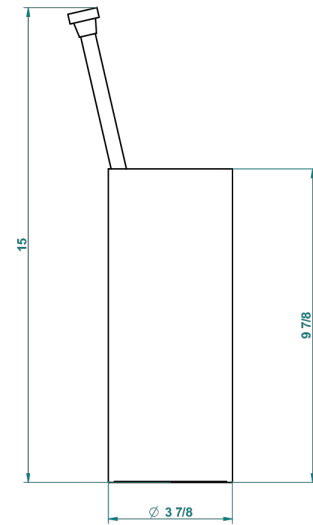

PROFIL BLACK ONYX

A6N-4700

Free standing toilet brush holder

THG[®]
PARIS

22386

06/10/2015

CHARACTERISTIC

- Profil Black Onyx
- Free standing toilet brush holder