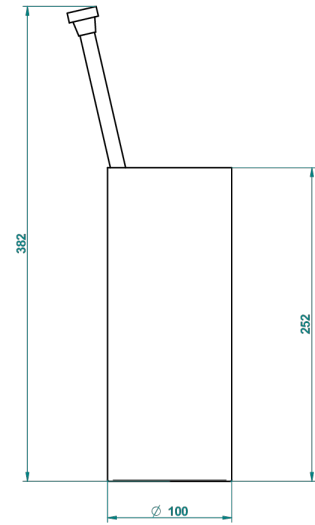

PROFIL LALIQUE CLEAR CRYSTAL WITH LEVER HANDLES

A6H-4700

Free standing toilet brush holder

THG[®]
PARIS

22386

06/10/2015

CHARACTERISTIC

- Profil LaliQUE Clear crystal with lever handles
- Free standing toilet brush holder