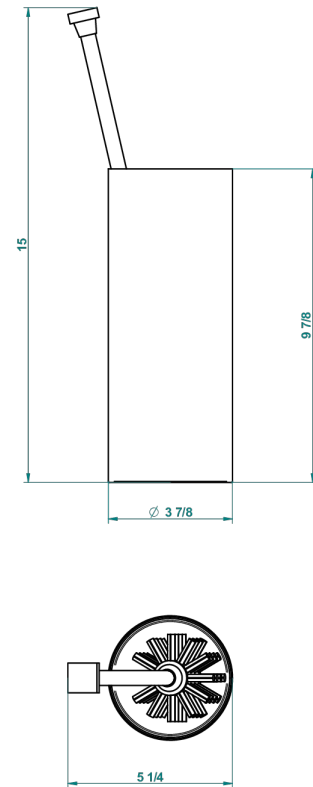

PROFIL LALIQUE CLEAR CRYSTAL WITH LEVER HANDLES

A6H-4700

Free standing toilet brush holder

22386

06/10/2015

CHARACTERISTIC

- Profil Lalique Clear crystal with lever handles
- Free standing toilet brush holder

AVAILABLE FINITIONS

Black ceram - D30
Blush PVD - H62
Brass color PVD - H49
Brown bronze color PVD - F33
Chrome polished - A02
Chrome polished / gold polished - G02

Copper antique matt, coated - H07
Gold color PVD - H52
Gold mat - F07
Gold polished - F01
Graphite PVD - H64
Light coated bronze - D01