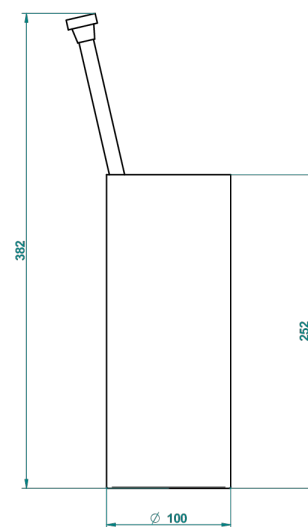

# PROFIL LALIQUE CLEAR CRYSTAL WITH LEVER

A6H-4700

Free-standing WC brush and holder, all metal

THG<sup>®</sup>  
PARIS

22386

06/10/2015

## CHARACTERISTIC

- Profil LaliQue Clear crystal with lever
- Free-standing WC brush and holder, all metal