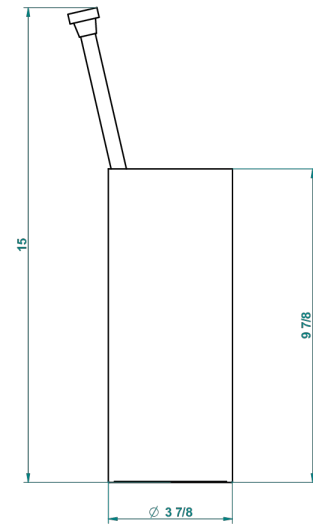

# PROFIL LALIQUE CLEAR CRYSTAL WITH LEVER

A6H-4700

Free-standing WC brush and holder, all metal

THG<sup>®</sup>  
PARIS

22386

06/10/2015

## CHARACTERISTIC

- Profil Lalique Clear crystal with lever
- Free-standing WC brush and holder, all metal