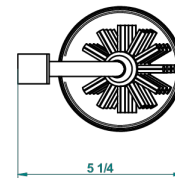

# PROFIL LALIQUE CLEAR CRYSTAL WITH LEVER

A6H-4700

Free-standing WC brush and holder, all metal

THG<sup>®</sup>  
PARIS

22386

06/10/2015

## CHARACTERISTIC

- Profil Lalique Clear crystal with lever
- Free-standing WC brush and holder, all metal