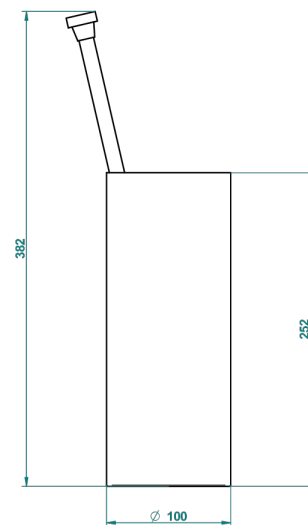

PROFIL LALIQUE CLEAR CRYSTAL

A6G-4700

Free standing toilet brush holder

THG[®]
PARIS

22386

06/10/2015

CHARACTERISTIC

- Profil LaliQUE Clear crystal
- Free standing toilet brush holder