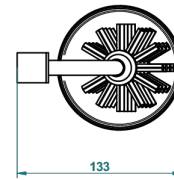

PROFIL LALIQUE CLEAR CRYSTAL

A6G-4700

Free-standing WC brush and holder, all metal

THG[®]
PARIS

22386

06/10/2015

CHARACTERISTIC

- Profil LaliQue Clear crystal
- Free-standing WC brush and holder, all metal