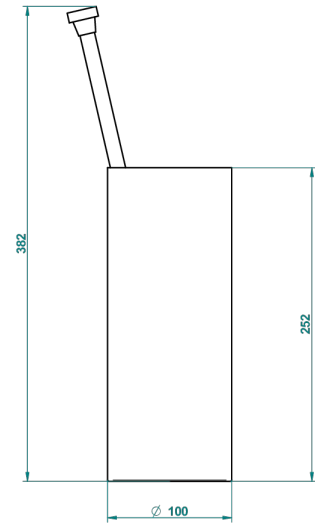

PROFIL LALIQUE CLEAR CRYSTAL

A6G-4700

Free-standing WC brush and holder, all metal

THG[®]
PARIS

22386

06/10/2015

CHARACTERISTIC

- Profil LaliQue Clear crystal
- Free-standing WC brush and holder, all metal