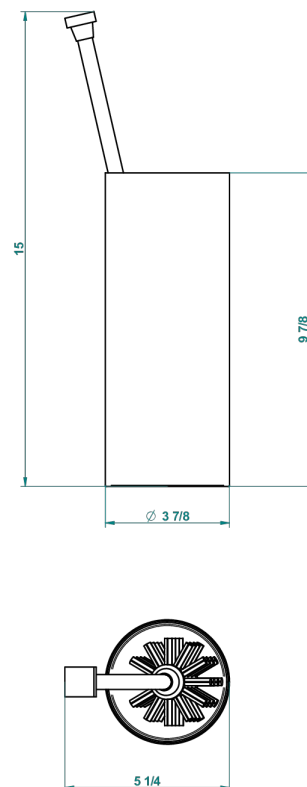

# PROFIL LALIQUE CLEAR CRYSTAL

A6G-4700

Free-standing WC brush and holder, all metal

THG<sup>®</sup>  
PARIS

22386

06/10/2015

## CHARACTERISTIC

- Profil Lalique Clear crystal
- Free-standing WC brush and holder, all metal