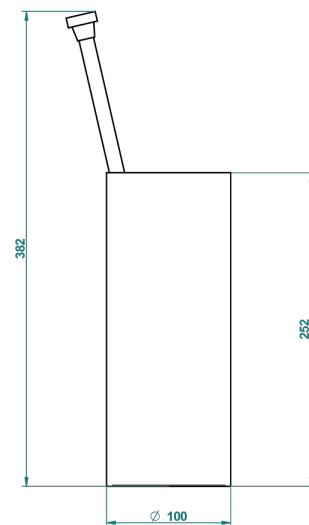

# PROFIL METAL WITH LEVER HANDLES

A6B-4700

Free standing toilet brush holder

THG<sup>®</sup>  
PARIS

22386

06/10/2015

## CHARACTERISTIC

- Profil Metal with lever handles
- Free standing toilet brush holder