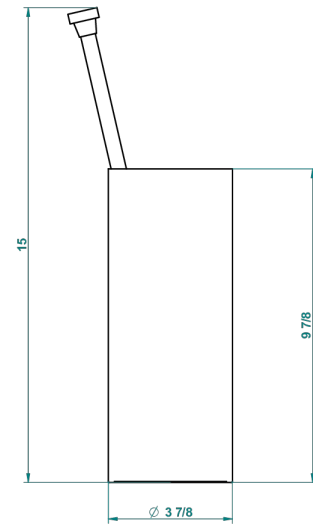

PROFIL METAL WITH LEVER HANDLES

A6B-4700

Free standing toilet brush holder

THG[®]
PARIS

22386

06/10/2015

CHARACTERISTIC

- Profil Metal with lever handles
- Free standing toilet brush holder