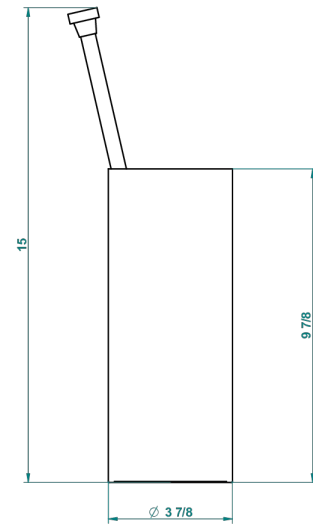

PROFIL METAL

A6A-4700

Free standing toilet brush holder

THG[®]
PARIS

22386

06/10/2015

CHARACTERISTIC

- Profil Metal
- Free standing toilet brush holder