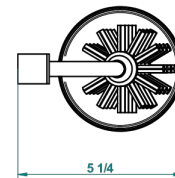

PROFIL METAL

A6A-4700

Free standing toilet brush holder

THG[®]
PARIS

22386

06/10/2015

CHARACTERISTIC

- Profil Metal
- Free standing toilet brush holder