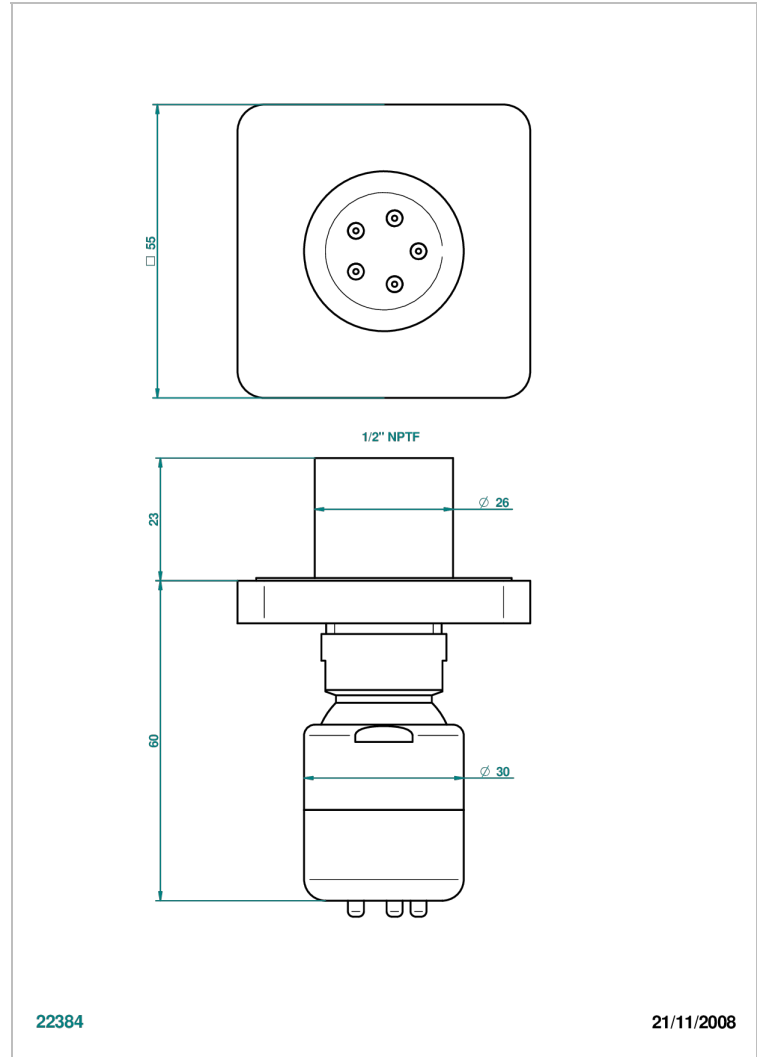

# PROFIL LALIQUE CLEAR CRYSTAL WITH LEVER HANDLES

A6H-290/BUS

Body spray 1/2" with Easyclean system

22384

21/11/2008

## CHARACTERISTIC

- Profil Laliقة Clear crystal with lever handles
- Body spray 1/2" with Easyclean system