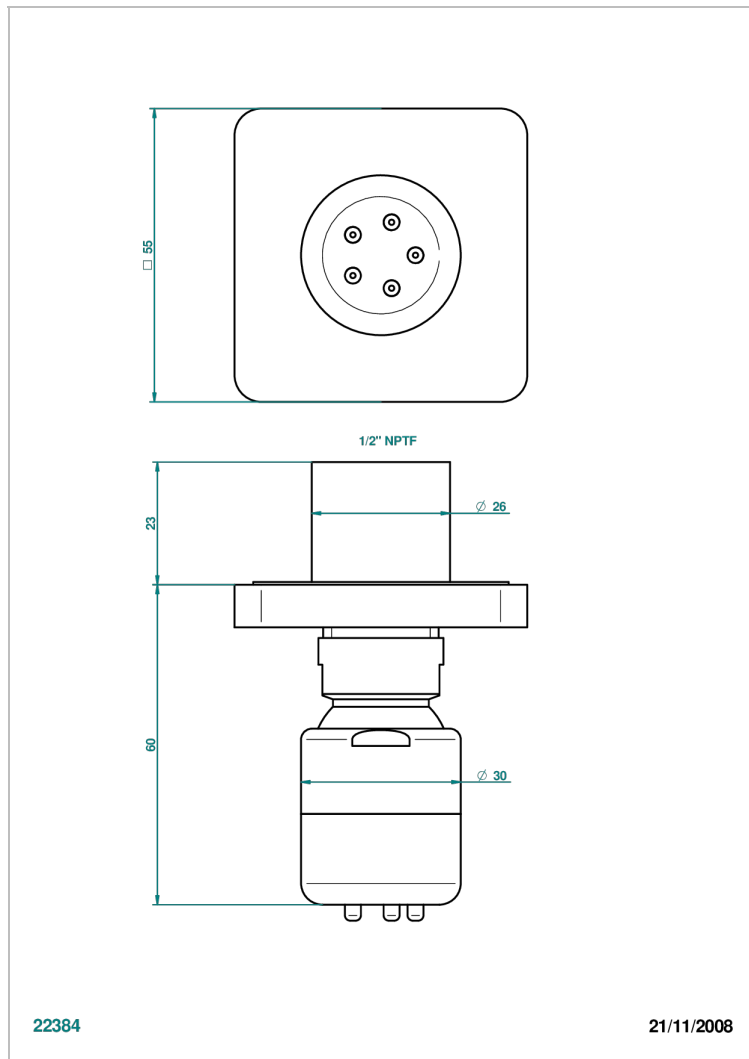

PROFIL LALIQUE CLEAR CRYSTAL

A6G-290/BUS

Body spray 1/2" with Easyclean system

THG[®]
PARIS

CHARACTERISTIC

- Profil Laliq Clear crystal
- Body spray 1/2" with Easyclean system

AVAILABLE FINITIONS

Black ceram - D30
Blush PVD - H62
Brass color PVD - H49
Brown bronze color PVD - F33
Chrome polished - A02
Chrome polished / gold polished - G02