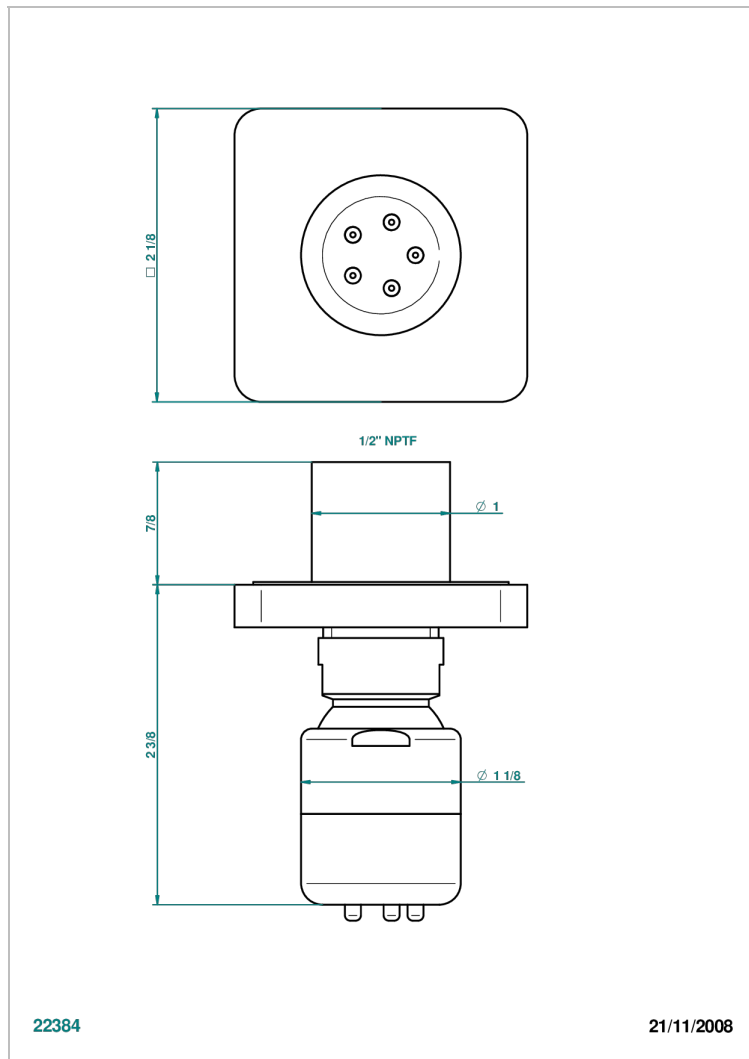

PROFIL LALIQUE CLEAR CRYSTAL

A6G-290/BUS

Body spray 1/2" with Easyclean system

THG[®]
PARIS

22384

21/11/2008

CHARACTERISTIC

- Profil Laliq Clear crystal
- Body spray 1/2" with Easyclean system