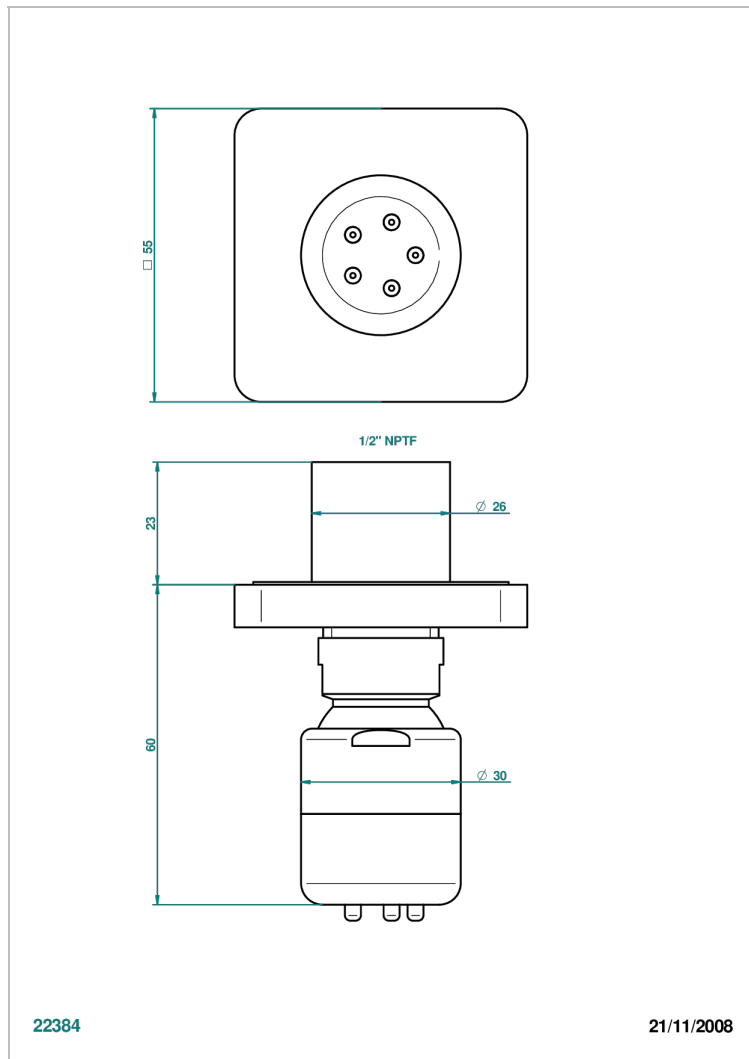

# PROFIL METAL WITH LEVER HANDLES

A6B-290/BUS

Body spray 1/2" with Easyclean system

THG<sup>®</sup>  
PARIS

22384

21/11/2008

## CHARACTERISTIC

- Profil Metal with lever handles
- Body spray 1/2" with Easyclean system