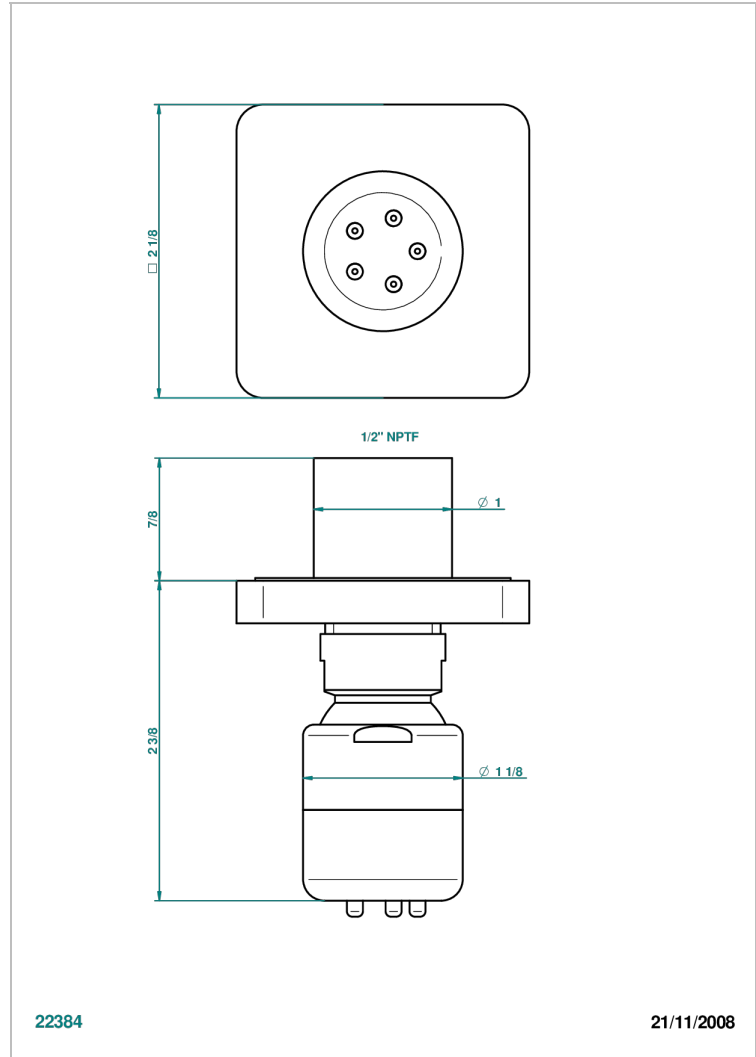

# PROFIL METAL WITH LEVER HANDLES

A6B-290/BUS

Body spray 1/2" with Easyclean system

22384

21/11/2008

## CHARACTERISTIC

- Profil Metal with lever handles
- Body spray 1/2" with Easyclean system