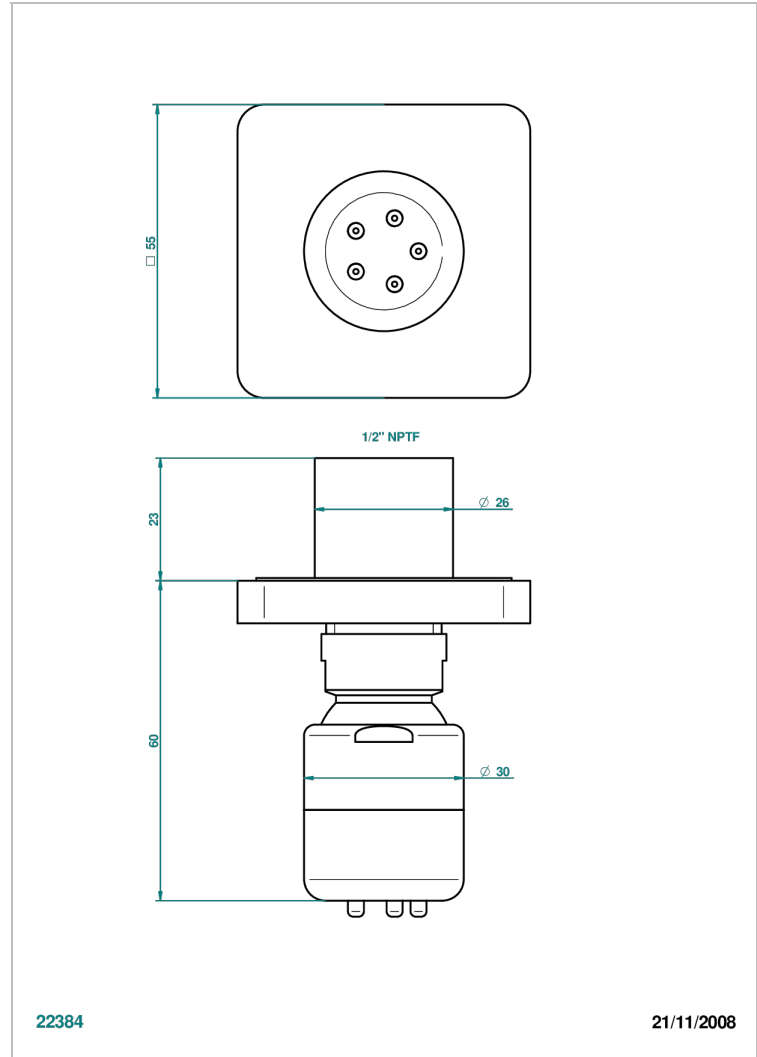

PROFIL METAL

A6A-290/BUS

Body spray 1/2" with Easyclean system

22384

21/11/2008

CHARACTERISTIC

- Profil Metal
- Body spray 1/2" with Easyclean system

AVAILABLE FINITIONS