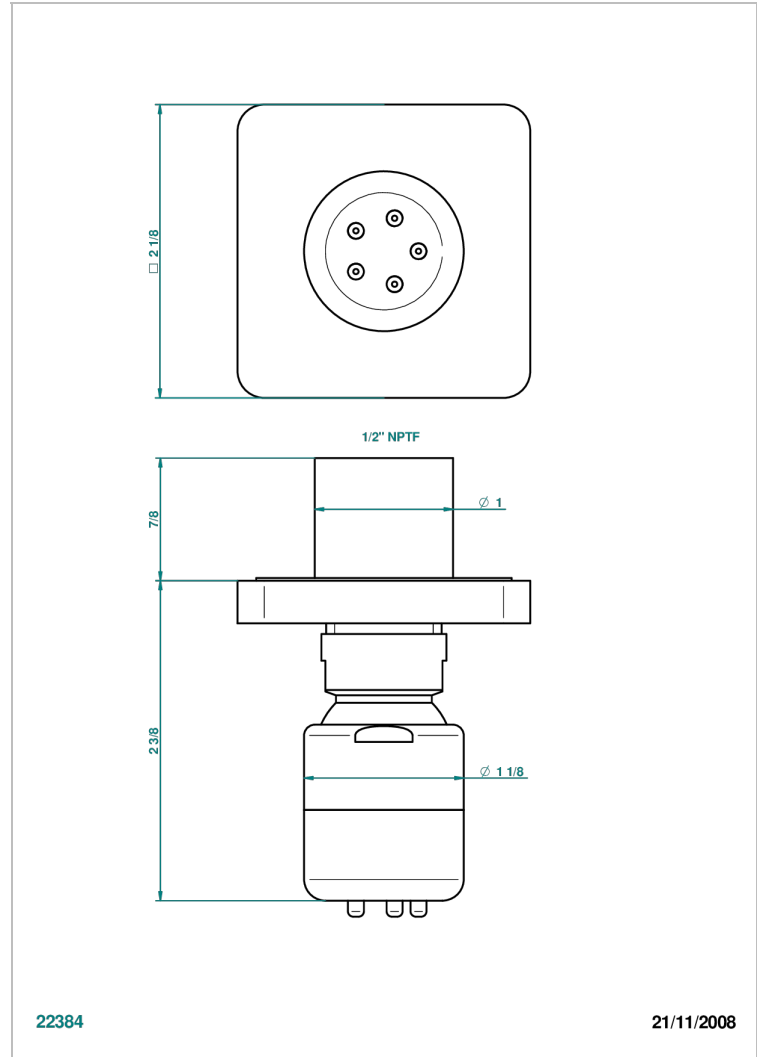

PROFIL METAL

A6A-290/BUS

Body spray 1/2" with Easyclean system

22384

21/11/2008

CHARACTERISTIC

- Profil Metal
- Body spray 1/2" with Easyclean system

AVAILABLE FINITIONS