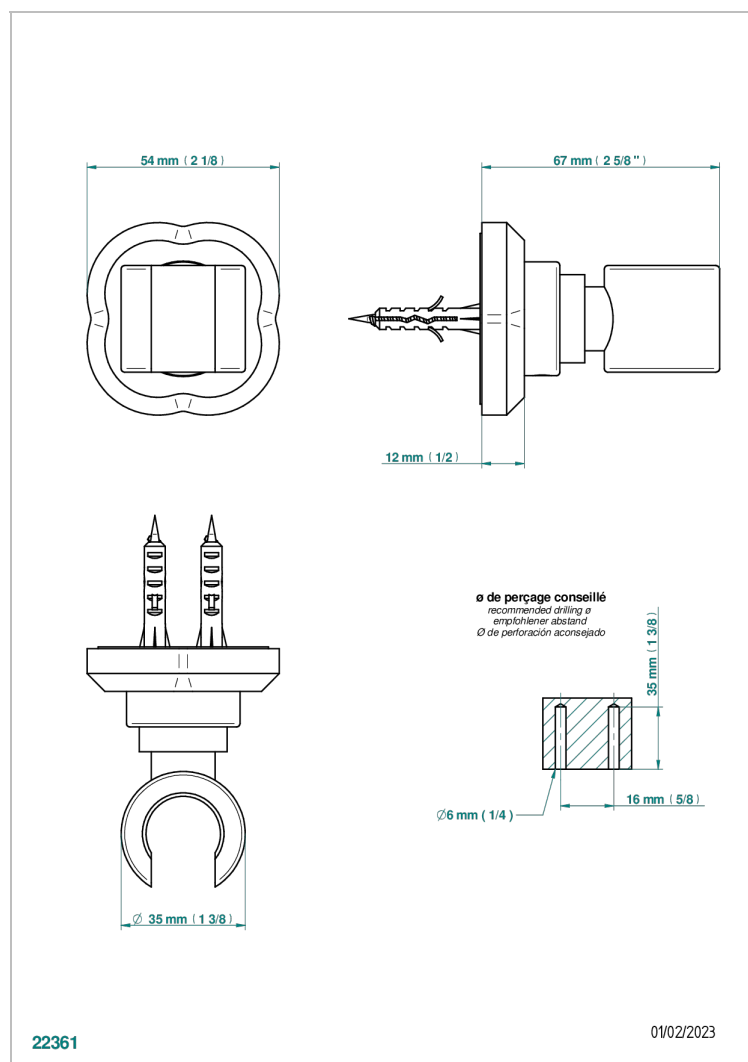

CAMELIA CLEAR CRYSTAL

U5L-53F

Wall mounted fixed support bracket for handshower

THG[®]
PARIS

CHARACTERISTIC

- Camélia Clear crystal
- Wall mounted fixed support bracket for handshower

AVAILABLE FINITIONS

Black ceram - D30
Blush PVD - H62
Brass color PVD - H49
Brown bronze color PVD - F33
Chrome polished - A02
Gold color PVD - H52

Nickel antique / Sovereign - H28
Nickel color PVD - H55
Nickel polished - B01
Soft matt gold - F31
Umber PVD - H66