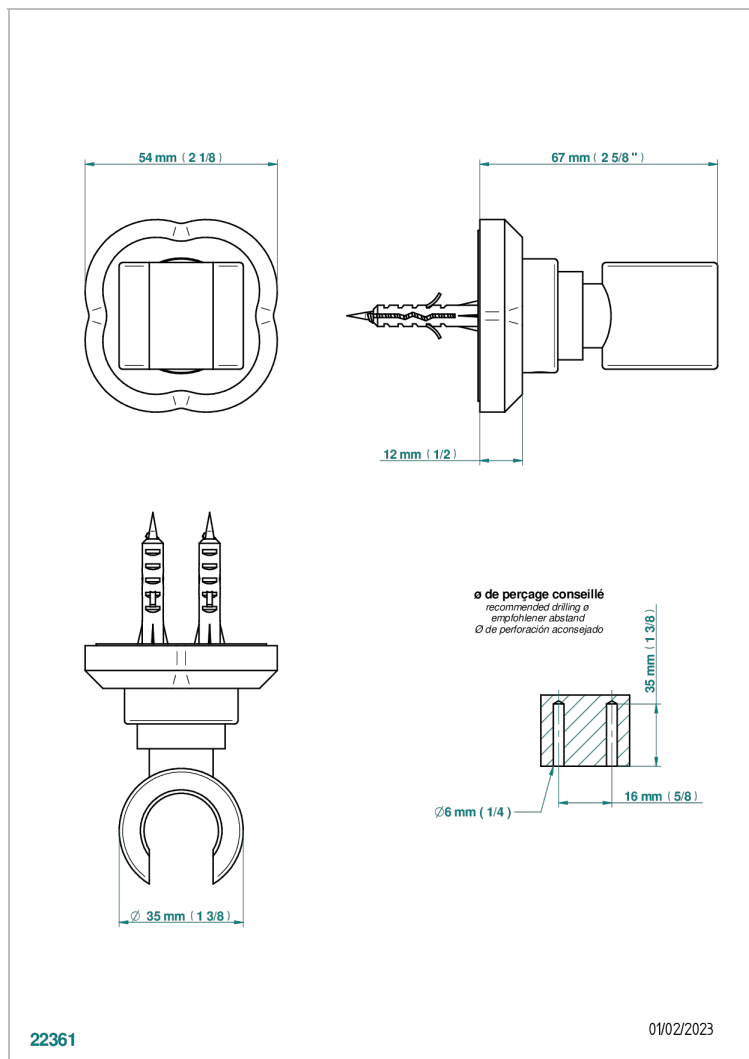

# CAMELIA BLACK CRYSTAL

U5K-53F

Wall mounted fixed support bracket for handshower

THG<sup>®</sup>  
PARIS

## CHARACTERISTIC

- Camélia Black crystal
- Wall mounted fixed support bracket for handshower