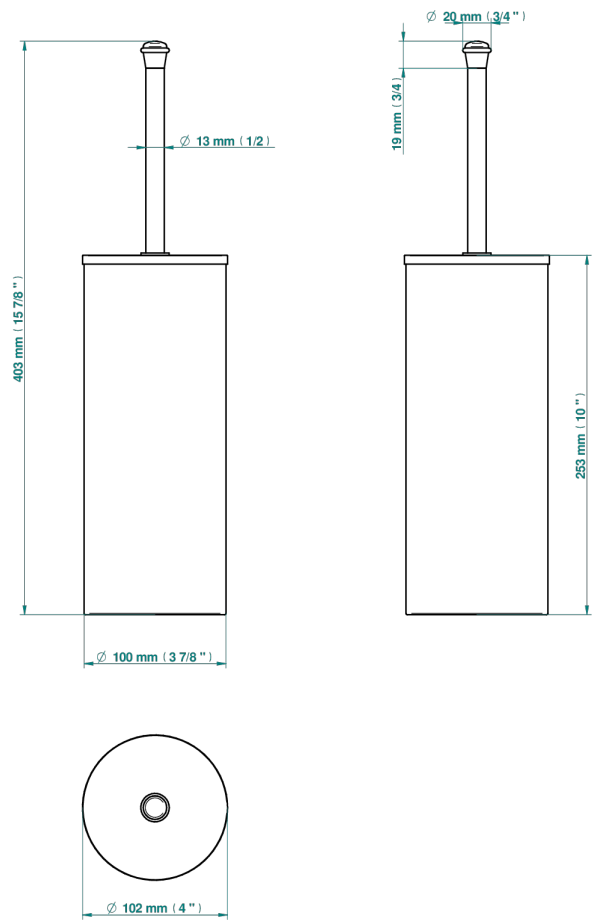

# MARQUISE PLATINUM DECOR

A7G-4700C

Metal toilet brush holder with brush with cover floor mounted

THG  
PARIS

22334

07/03/2023

## CHARACTERISTIC

- Marquise platinum decor
- Metal toilet brush holder with brush with cover floor mounted