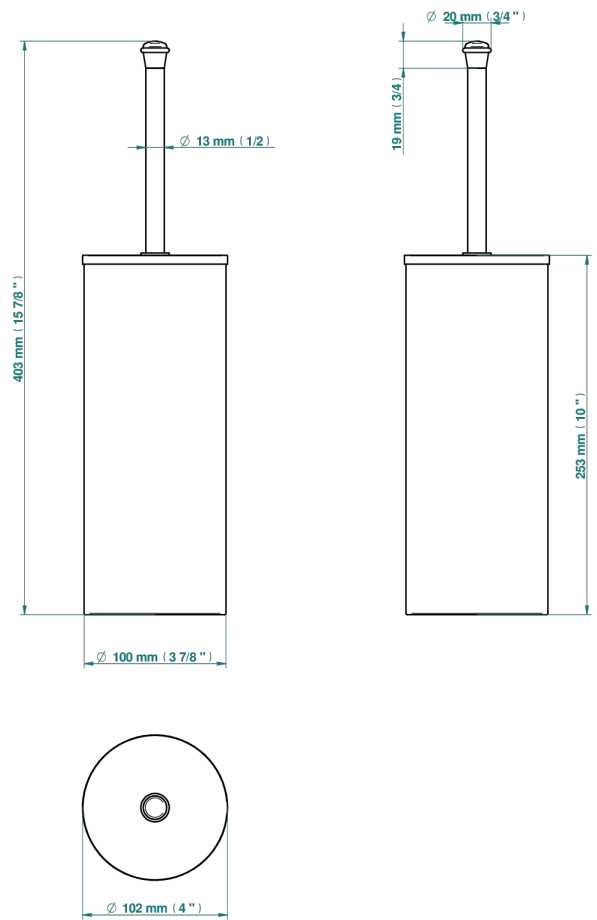

MARQUISE GOLD DECOR

A7F-4700C

Metal toilet brush holder with brush with cover floor mounted

22334

07/03/2023

CHARACTERISTIC

- Marquise Gold decor
- Metal toilet brush holder with brush with cover floor mounted