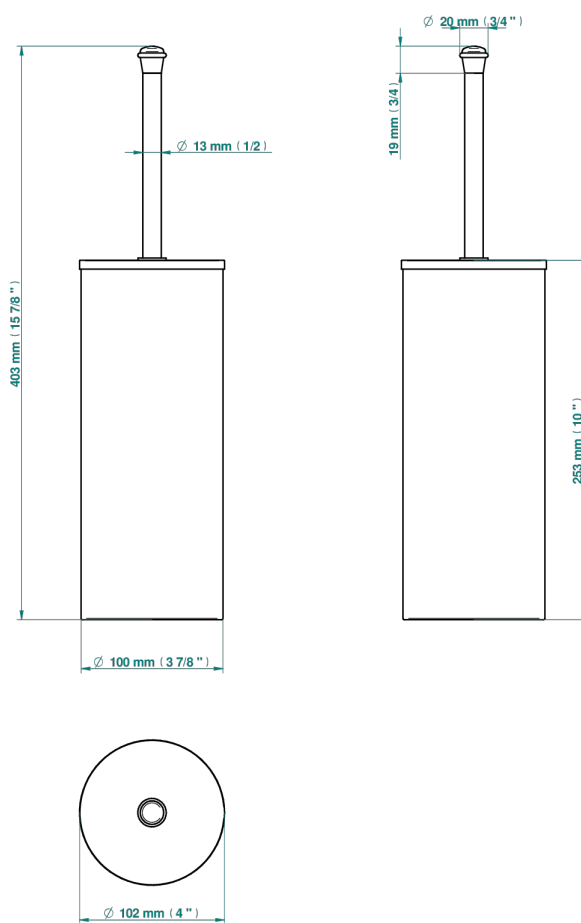

ITHAQUE PLATINUM DECOR

A7B-4700C

THG
PARIS

Metal toilet brush holder with brush with cover floor mounted

22334

07/03/2023

CHARACTERISTIC

- Ithaque Platinum decor
- Metal toilet brush holder with brush with cover floor mounted