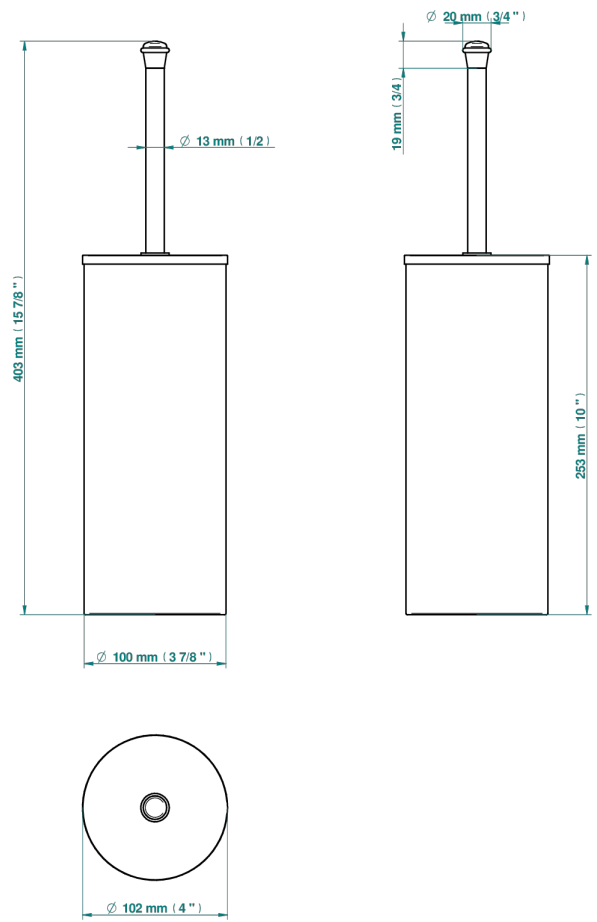

Metal toilet brush holder with brush with cover floor mounted

22334

07/03/2023

CHARACTERISTIC

- Ithaque Gold decor
- Metal toilet brush holder with brush with cover floor mounted

AVAILABLE FINITIONS

Black ceram - D30
Blush PVD - H62
Brass color PVD - H49
Brown bronze color PVD - F33
Chrome polished - A02
Chrome polished / gold polished - G02