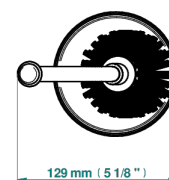

# CAMELIA CLEAR CRYSTAL

U5L-4700

Free standing toilet brush holder

THG<sup>®</sup>  
PARIS

22331

07/03/2023

## CHARACTERISTIC

- Camélia Clear crystal
- Free standing toilet brush holder