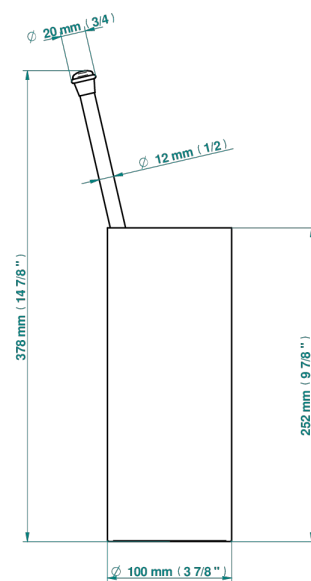

# CAMELIA CLEAR CRYSTAL

U5L-4700

Free standing toilet brush holder

THG<sup>®</sup>  
PARIS

22331

07/03/2023

## CHARACTERISTIC

- Camélia Clear crystal
- Free standing toilet brush holder