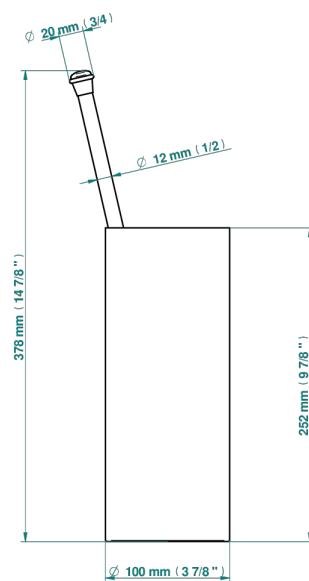

# CAMELIA BLACK CRYSTAL

U5K-4700

Free standing toilet brush holder

THG<sup>®</sup>  
PARIS

22331

07/03/2023

## CHARACTERISTIC

- Camélia Black crystal
- Free standing toilet brush holder