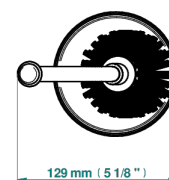

# CAMELIA BLACK CRYSTAL

U5K-4700

Free standing toilet brush holder

THG<sup>®</sup>  
PARIS

22331

07/03/2023

## CHARACTERISTIC

- Camélia Black crystal
- Free standing toilet brush holder