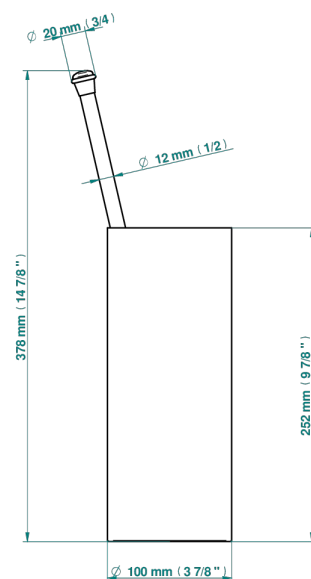

# SUN DRAGON

U5D-4700

Free standing toilet brush holder

THG<sup>®</sup>  
PARIS

22331

07/03/2023

## CHARACTERISTIC

- Sun Dragon
- Free standing toilet brush holder