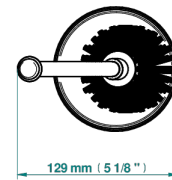

MARQUISE PLATINUM DECOR

A7G-4700

Free standing toilet brush holder

THG[®]
PARIS

22331

07/03/2023

CHARACTERISTIC

- Marquise platinum decor
- Free standing toilet brush holder