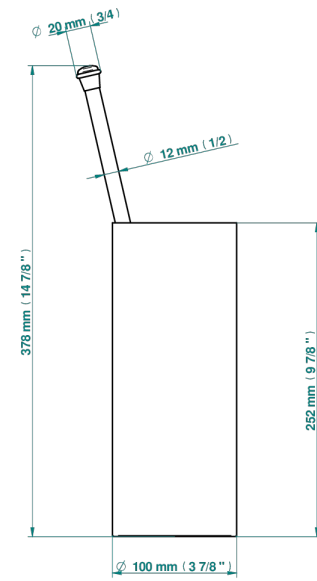

MARQUISE PLATINUM DECOR

A7G-4700

Free standing toilet brush holder

THG[®]
PARIS

22331

07/03/2023

CHARACTERISTIC

- Marquise platinum decor
- Free standing toilet brush holder