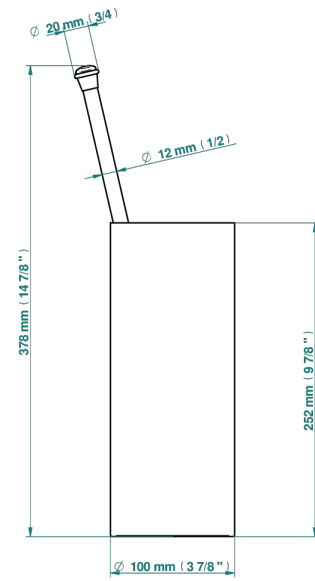

MARQUISE PLATINUM DECOR

A7G-4700

Free-standing WC brush and holder, all metal

THG[®]
PARIS

22331

07/03/2023

CHARACTERISTIC

- Marquise platinum decor
- Free-standing WC brush and holder, all metal