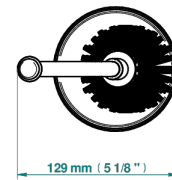

MARQUISE PLATINUM DECOR

A7G-4700

Free-standing WC brush and holder, all metal

THG[®]
PARIS

22331

07/03/2023

CHARACTERISTIC

- Marquise platinum decor
- Free-standing WC brush and holder, all metal