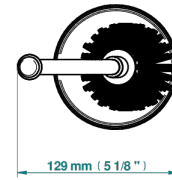

MARQUISE GOLD DECOR

A7F-4700

Free standing toilet brush holder

THG[®]
PARIS

22331

07/03/2023

CHARACTERISTIC

- Marquise Gold decor
- Free standing toilet brush holder