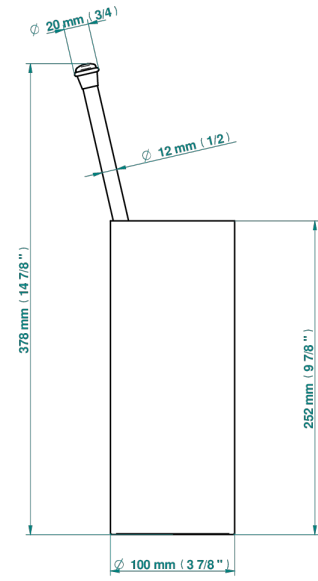

MARQUISE GOLD DECOR

A7F-4700

Free standing toilet brush holder

THG[®]
PARIS

22331

07/03/2023

CHARACTERISTIC

- Marquise Gold decor
- Free standing toilet brush holder