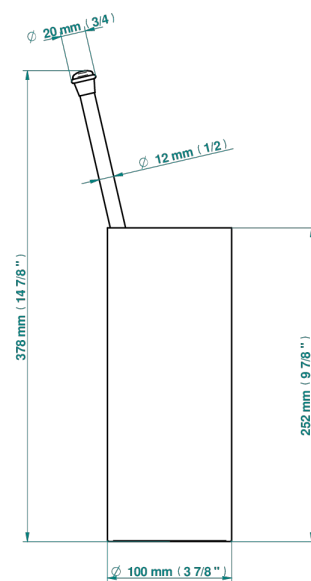

ITHAQUE PLATINUM DECOR

A7B-4700

Free standing toilet brush holder

THG[®]
PARIS

22331

07/03/2023

CHARACTERISTIC

- Ithaque Platinum decor
- Free standing toilet brush holder