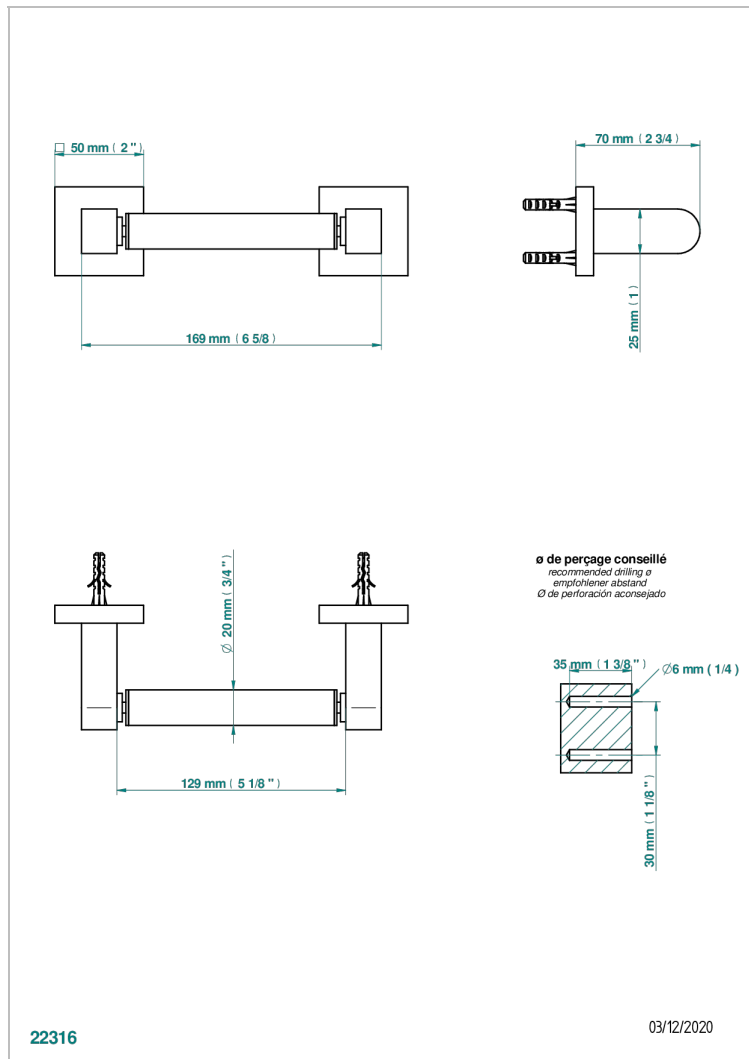

## CHARACTERISTIC

- Profil Black Onyx with lever handles
- Paper roll holder