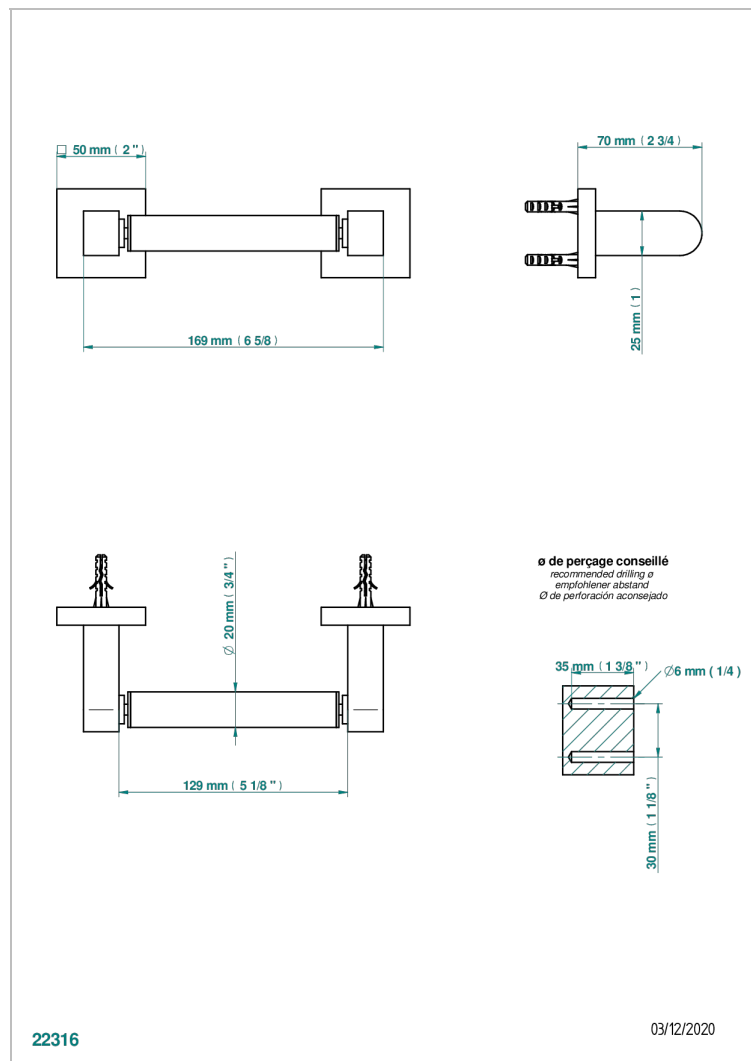

PROFIL METAL WITH LEVER HANDLES

A6B-543M

Paper roll holder

CHARACTERISTIC

- Profil Metal with lever handles
- Paper roll holder

AVAILABLE FINITIONS

Black ceram - D30
Blush PVD - H62
Brass color PVD - H49
Brown bronze color PVD - F33
Chrome polished - A02
Chrome polished / gold polished - G02