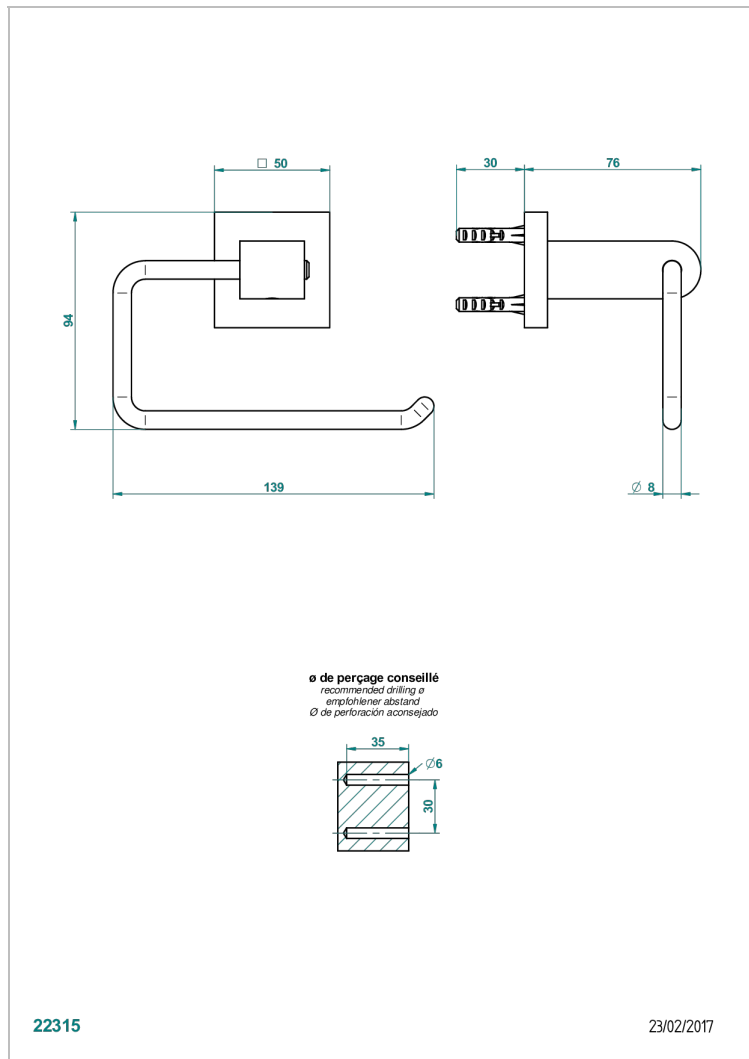

# PROFIL BLACK ONYX WITH LEVER HANDLES

A6P-538A

Toilet paper holder, single mount without cover

22315

23/02/2017

## CHARACTERISTIC

- Profil Black Onyx with lever handles
- Toilet paper holder, single mount without cover