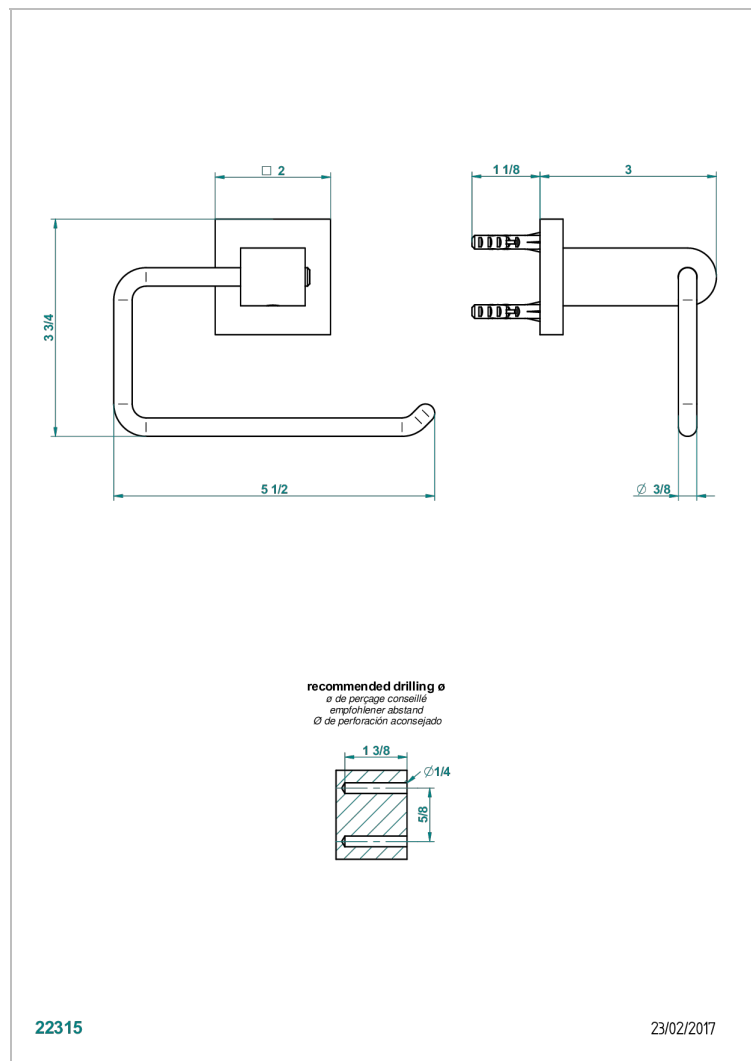

# PROFIL BLACK ONYX WITH LEVER HANDLES

A6P-538A

Toilet paper holder, single mount without cover

## CHARACTERISTIC

- Profil Black Onyx with lever handles
- Toilet paper holder, single mount without cover