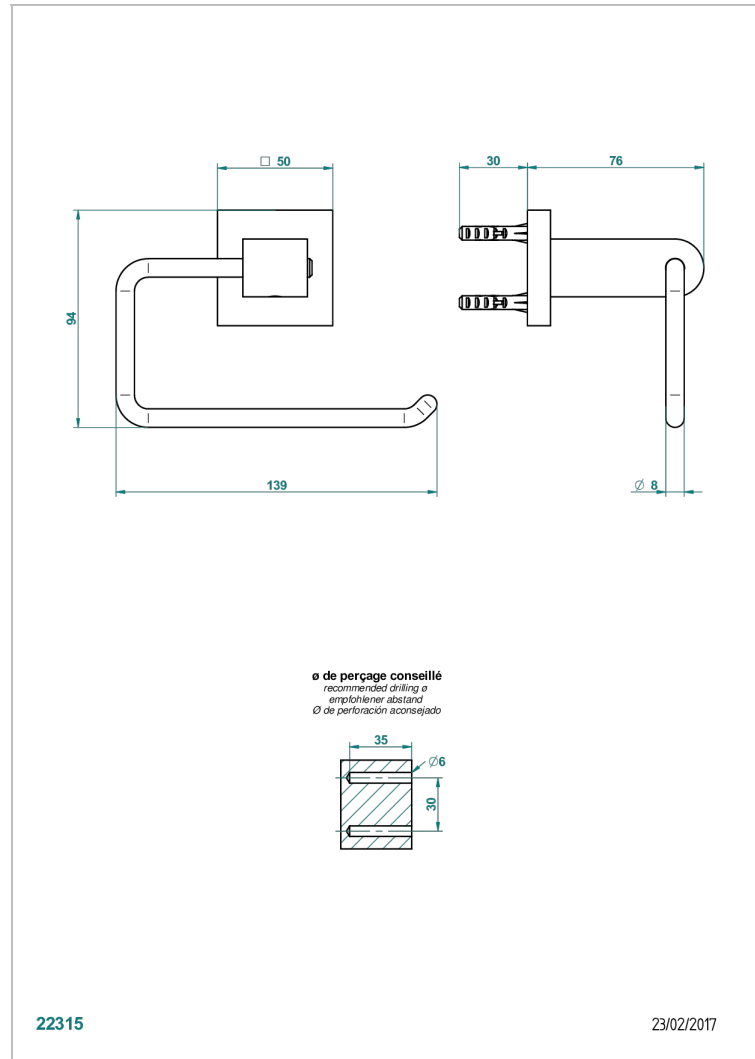

PROFIL BLACK ONYX WITH LEVER

A6P-538A

Wall mounted WC paper holder without cover

THG[®]
PARIS

CHARACTERISTIC

- Profil Black Onyx with lever
- Wall mounted WC paper holder without cover

AVAILABLE FINITIONS

Antique nickel - H28
Black ceram - D30
Blush PVD - H62
Brass color PVD - H49
Brown bronze color PVD - F33
Gold color PVD - H52