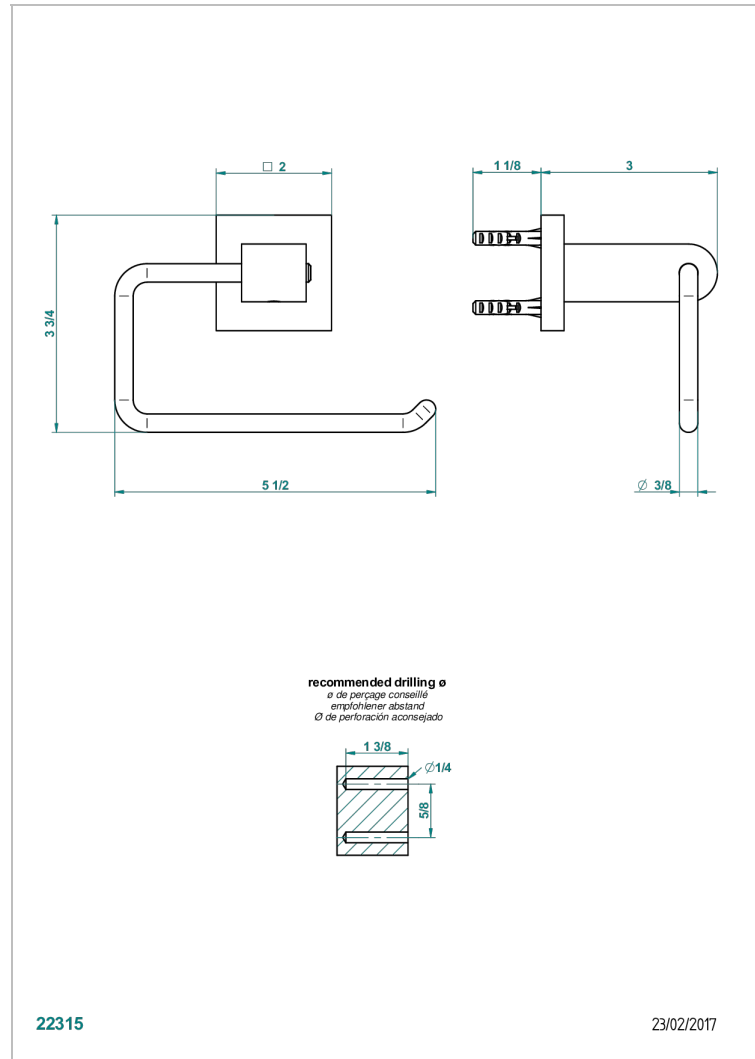

# PROFIL BLACK ONYX WITH LEVER

A6P-538A

Wall mounted WC paper holder without cover

## CHARACTERISTIC

- Profil Black Onyx with lever
- Wall mounted WC paper holder without cover