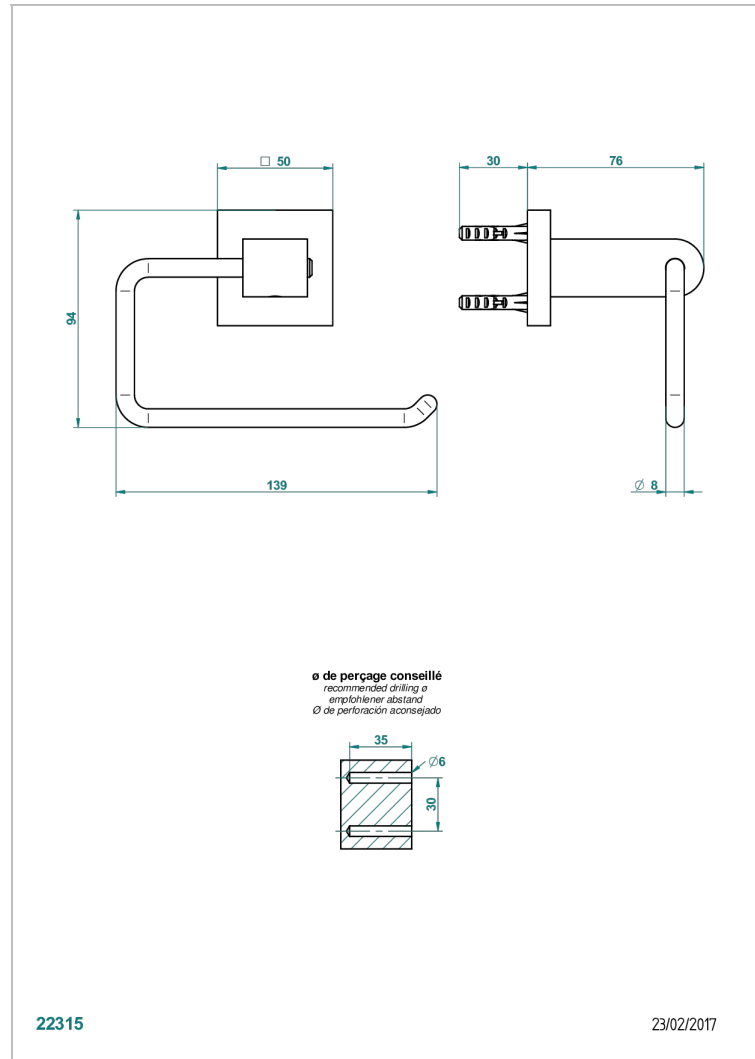

# PROFIL BLACK ONYX WITH LEVER

A6P-538A

Wall mounted WC paper holder without cover

THG<sup>®</sup>  
PARIS

## CHARACTERISTIC

- Profil Black Onyx with lever
- Wall mounted WC paper holder without cover