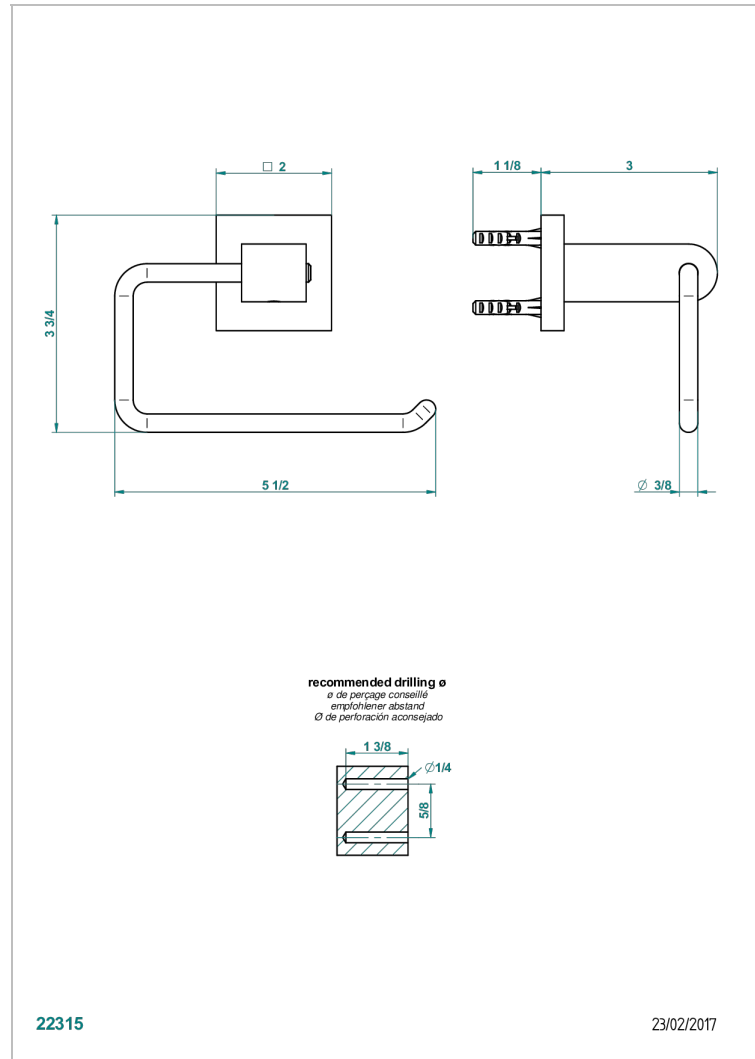

# PROFIL BLACK ONYX WITH LEVER

A6P-538A

Wall mounted WC paper holder without cover

THG<sup>®</sup>  
PARIS

## CHARACTERISTIC

- Profil Black Onyx with lever
- Wall mounted WC paper holder without cover