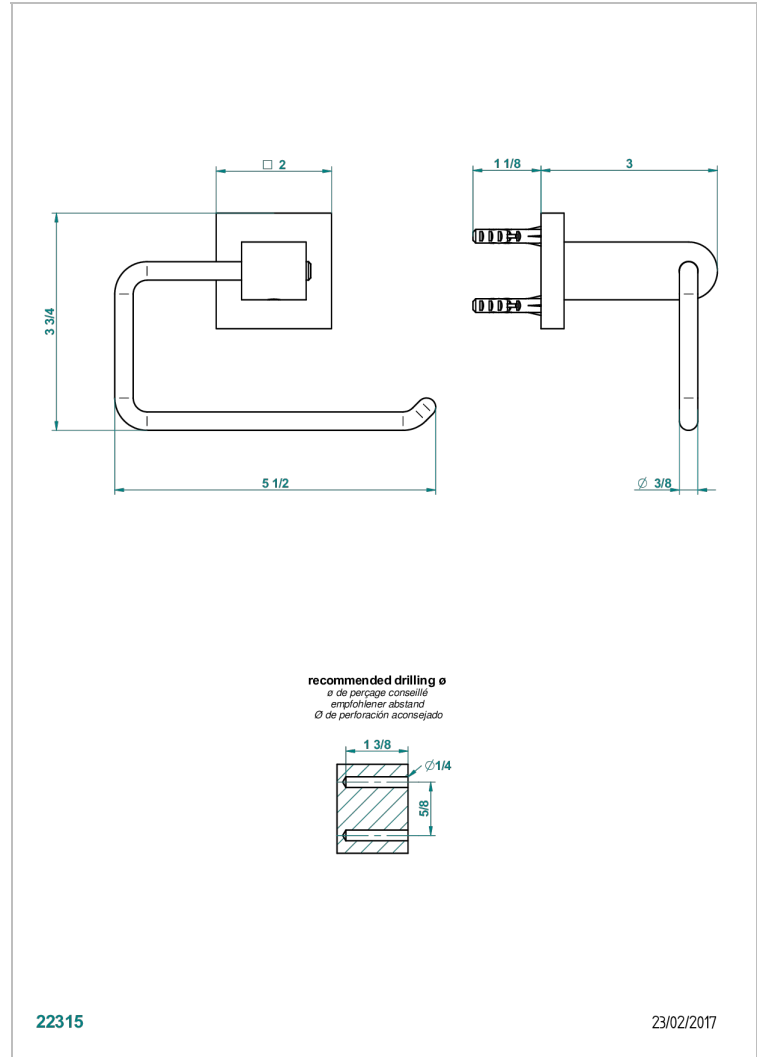

PROFIL BLACK ONYX

A6N-538A

Toilet paper holder, single mount without cover

22315

23/02/2017

CHARACTERISTIC

- Profil Black Onyx
- Toilet paper holder, single mount without cover

AVAILABLE FINITIONS