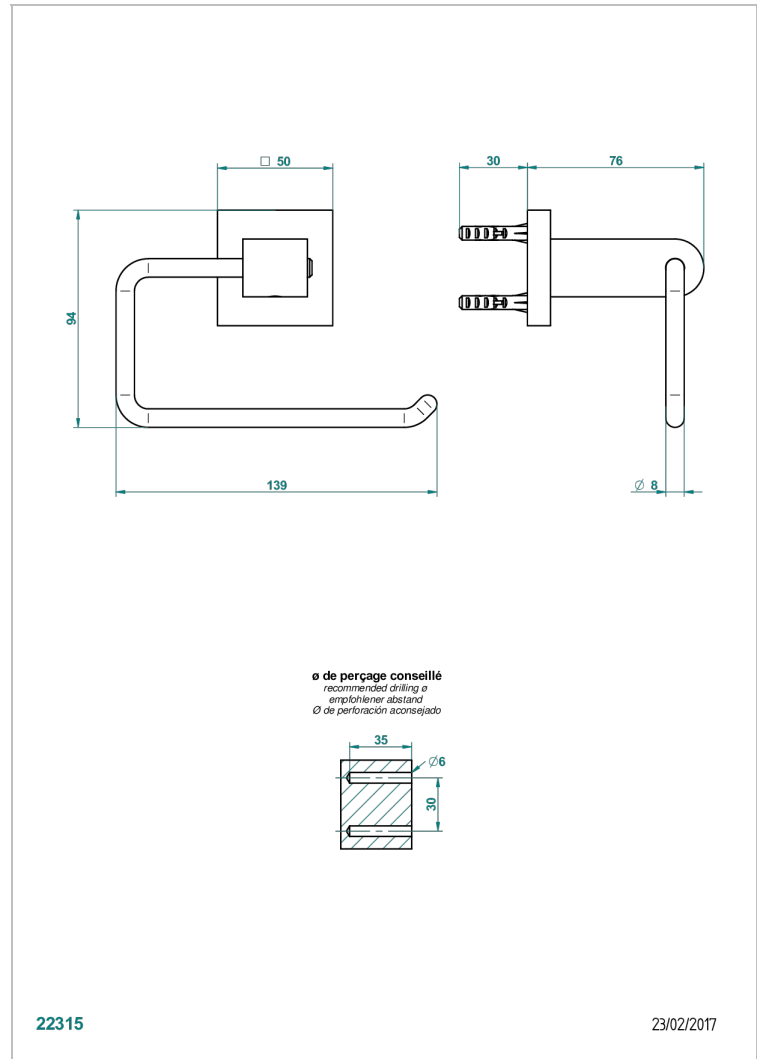

# PROFIL BLACK ONYX

A6N-538A

Wall mounted WC paper holder without cover

## CHARACTERISTIC

- Profil Black Onyx
- Wall mounted WC paper holder without cover