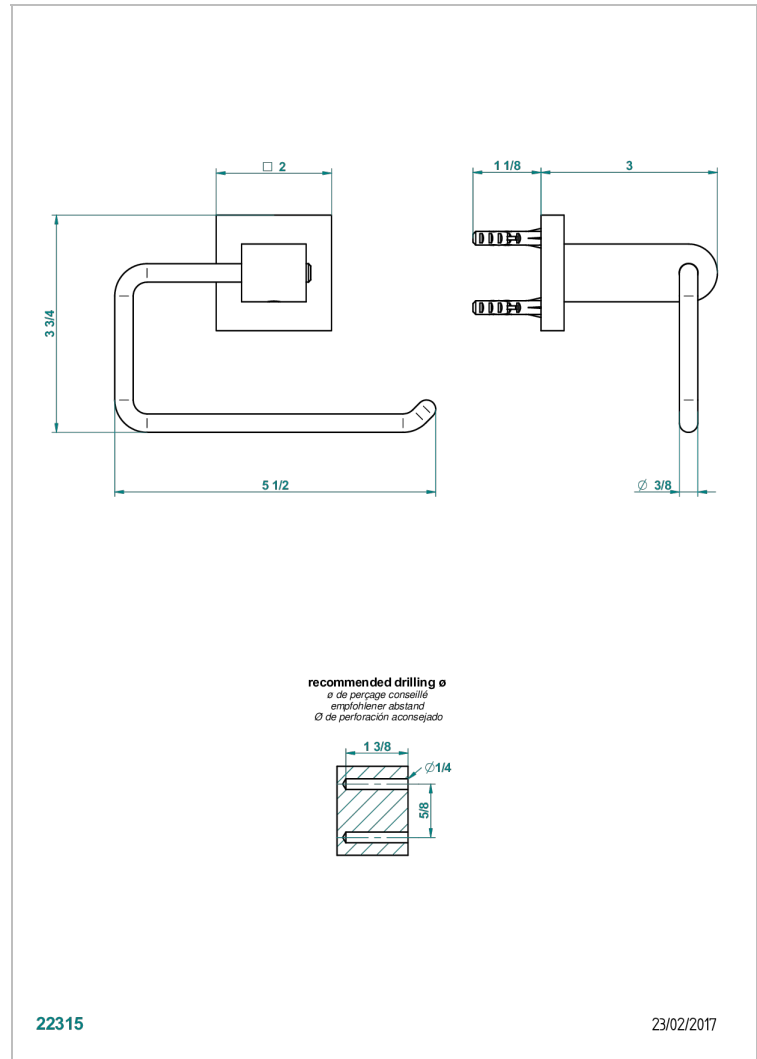

PROFIL BLACK ONYX

A6N-538A

Wall mounted WC paper holder without cover

CHARACTERISTIC

- Profil Black Onyx
- Wall mounted WC paper holder without cover

AVAILABLE FINITIONS

Antique nickel - H28
Black ceram - D30
Blush PVD - H62
Brass color PVD - H49
Brown bronze color PVD - F33
Gold color PVD - H52