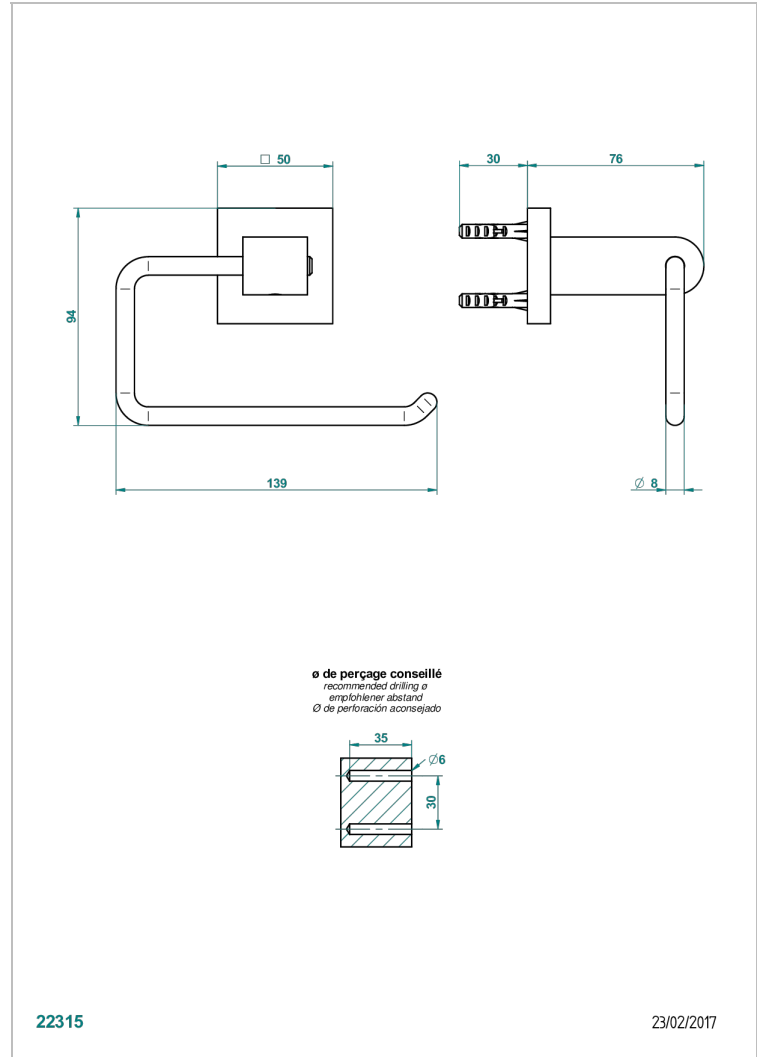

# PROFIL BLACK ONYX

A6N-538A

Wall mounted WC paper holder without cover

22315

23/02/2017

## CHARACTERISTIC

- Profil Black Onyx
- Wall mounted WC paper holder without cover