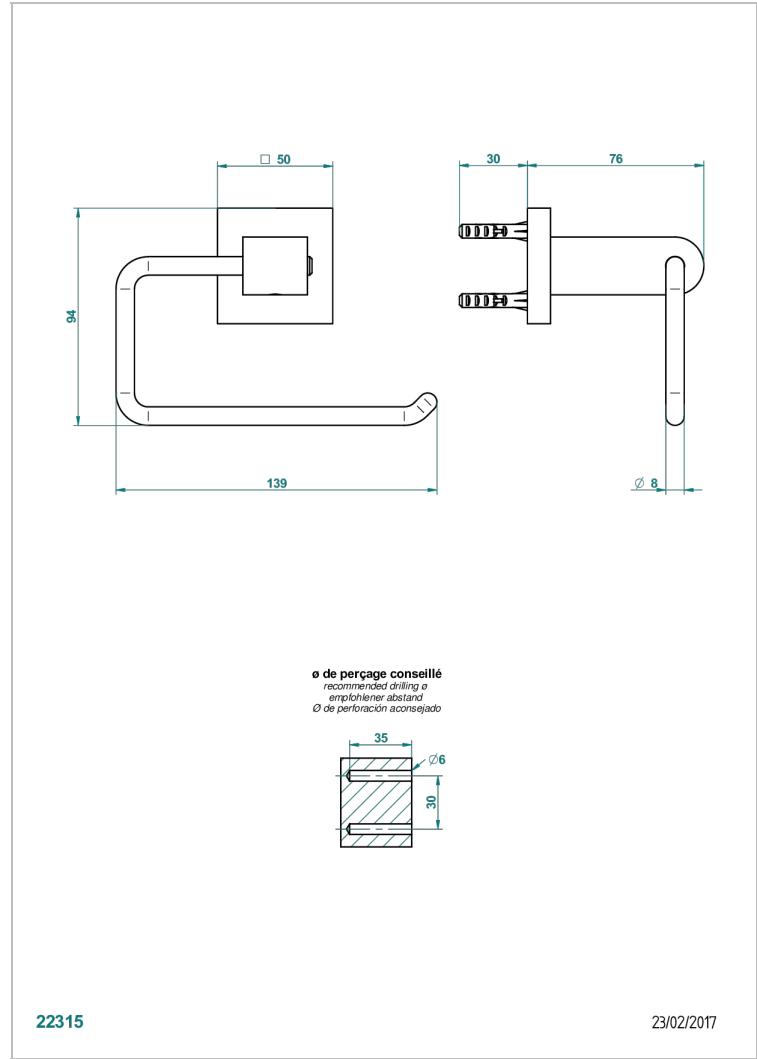

PROFIL LALIQUE CLEAR CRYSTAL WITH LEVER HANDLES

A6H-538A

Toilet paper holder, single mount without cover

CHARACTERISTIC

- Profil Lalique Clear crystal with lever handles
- Toilet paper holder, single mount without cover