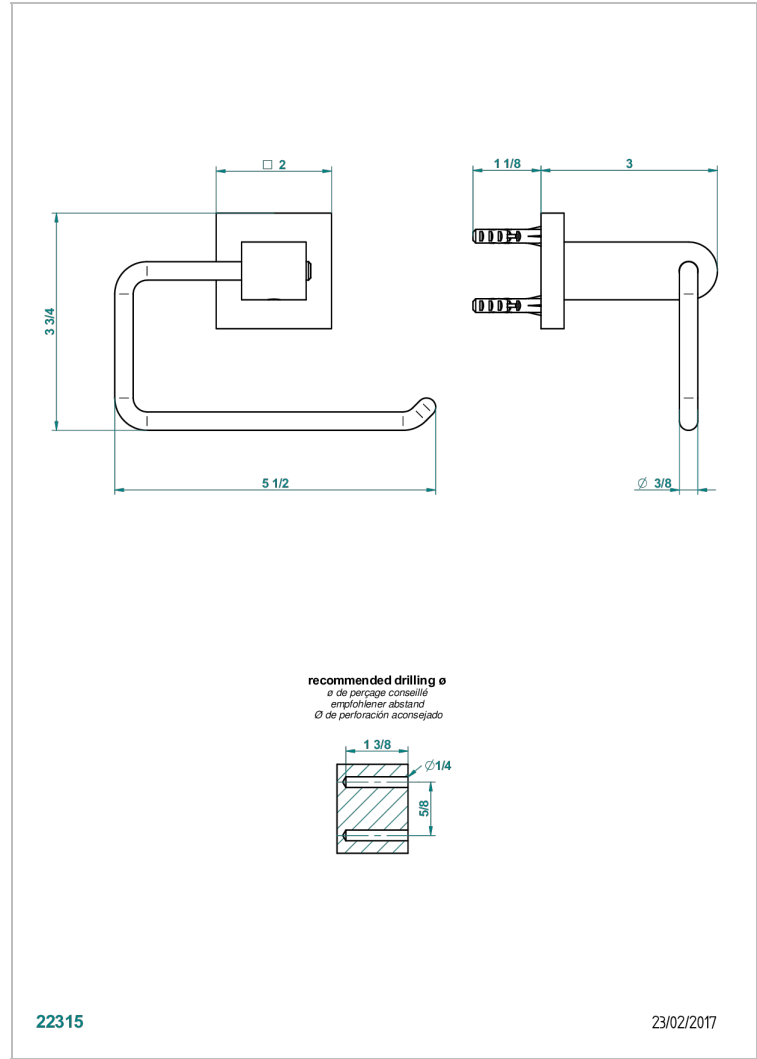

PROFIL LALIQUE CLEAR CRYSTAL WITH LEVER HANDLES

A6H-538A

Toilet paper holder, single mount without cover

CHARACTERISTIC

- Profil Lalique Clear crystal with lever handles
- Toilet paper holder, single mount without cover