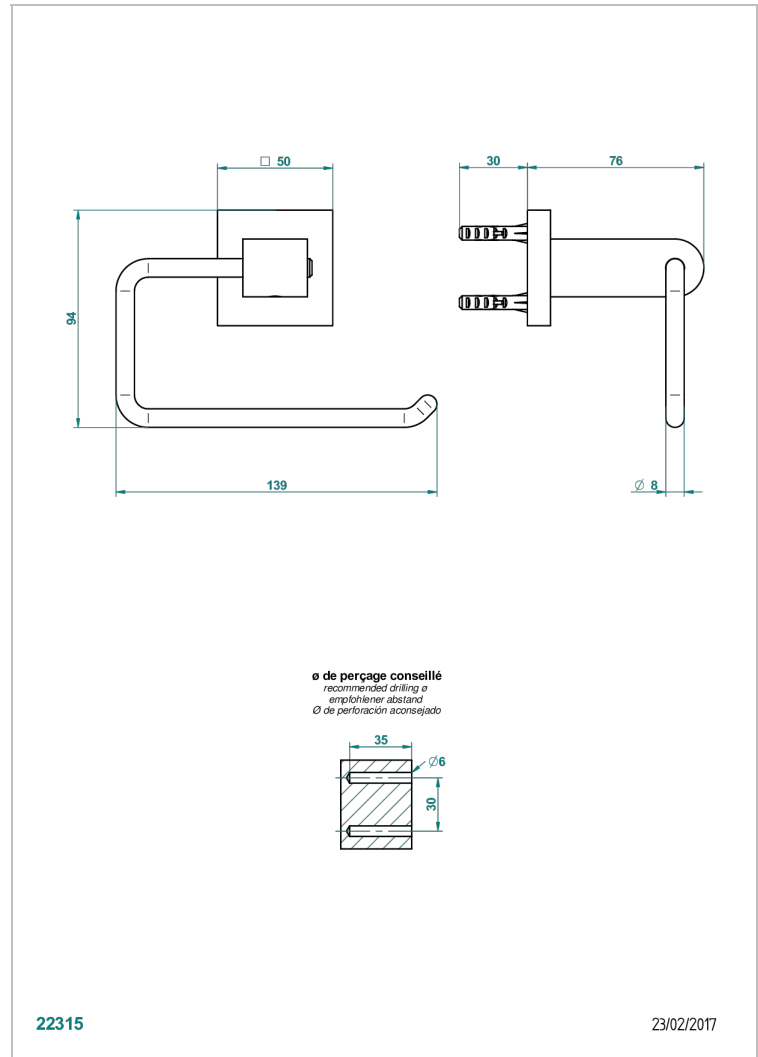

PROFIL LALIQUE CLEAR CRYSTAL WITH LEVER

A6H-538A

Wall mounted WC paper holder without cover

THG[®]
PARIS

CHARACTERISTIC

- Profil Lalique Clear crystal with lever
- Wall mounted WC paper holder without cover