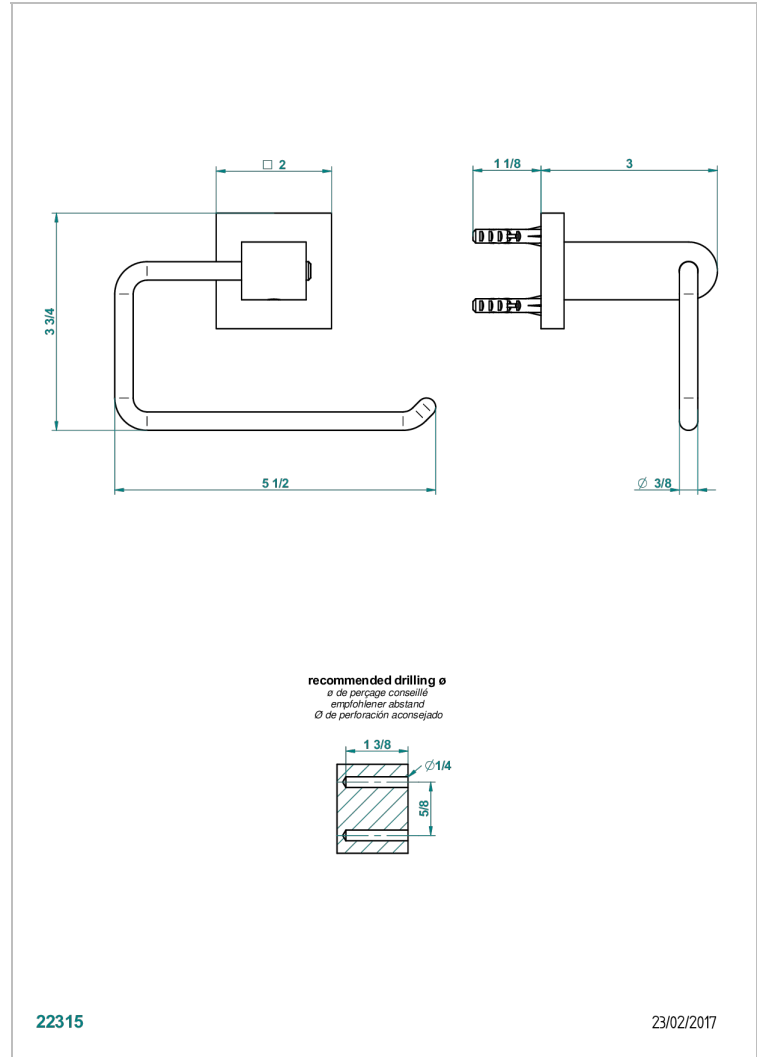

PROFIL LALIQUE CLEAR CRYSTAL WITH LEVER

A6H-538A

Wall mounted WC paper holder without cover

CHARACTERISTIC

- Profil Lalique Clear crystal with lever
- Wall mounted WC paper holder without cover

AVAILABLE FINITIONS